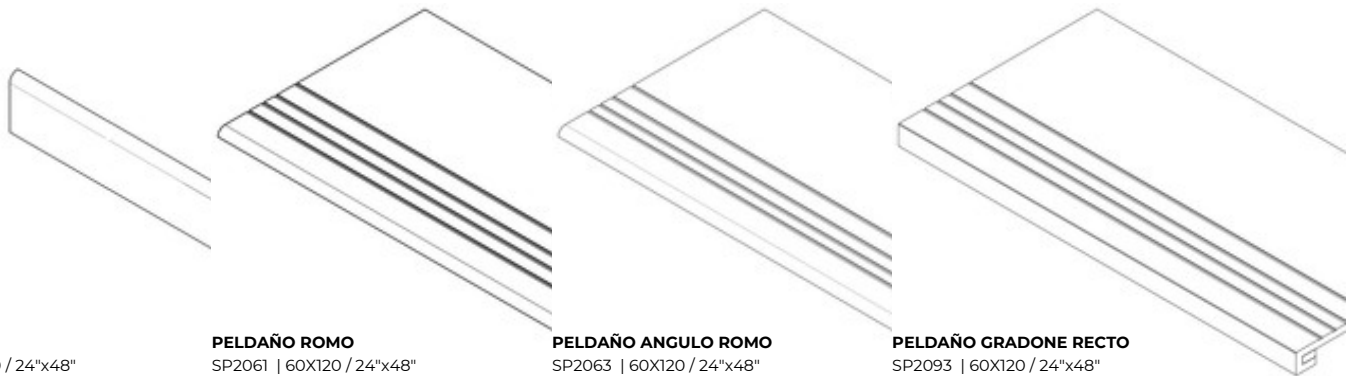

Technical Step

Porcelain Tiles

RODAPIÉ
SP2019 | 60X120 / 24"x48"
SP2017 | 60X60 / 24"x24"

PELDAÑO ROMO
SP2061 | 60X120 / 24"x48"

PELDAÑO ANGULO ROMO
SP2063 | 60X120 / 24"x48"

PELDAÑO GRADONE RECTO
SP2093 | 60X120 / 24"x48"